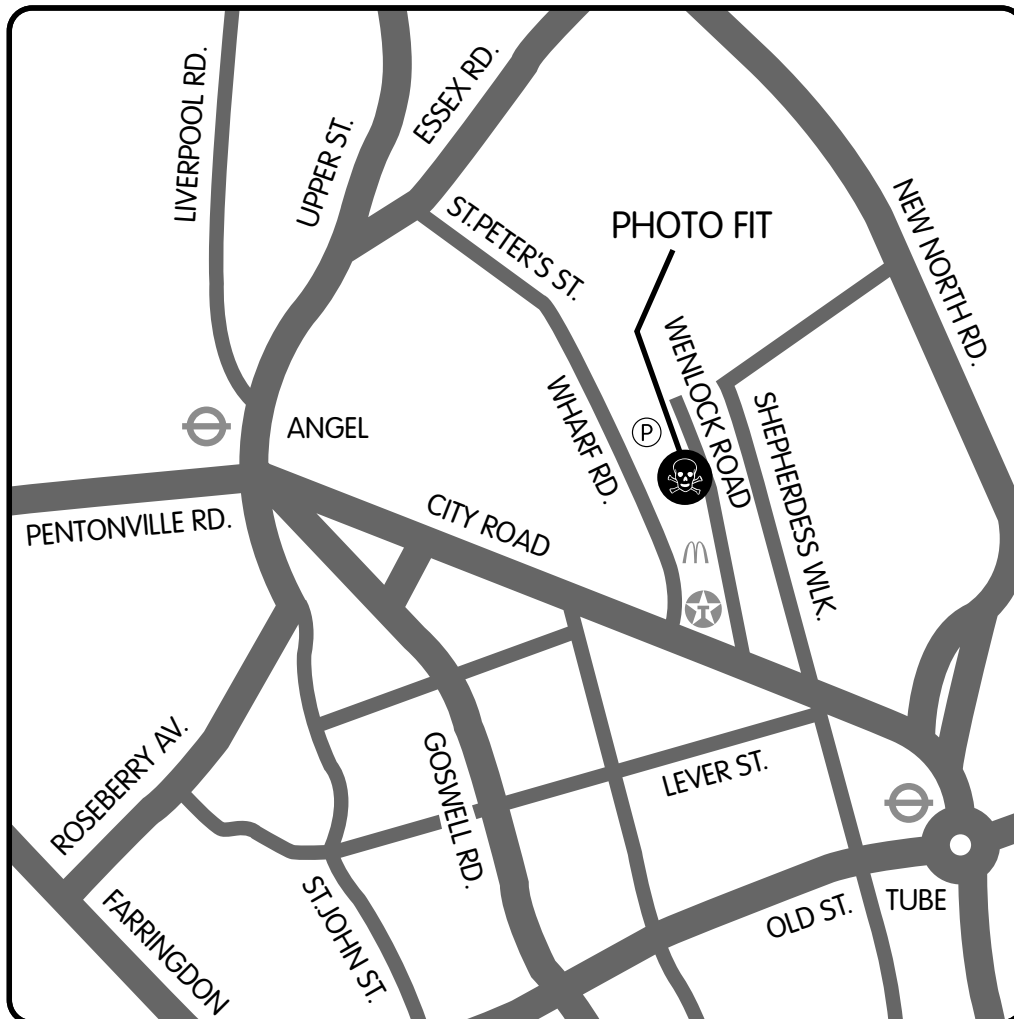

PHOTO FIT
+44 (0) 207 336 8911

UNIT 1
7 WENLOCK ROAD
LONDON
N1 7SL

HOW TO FIND US

PARKING AVAILABLE ON WHARF ROAD.
UNDERGROUND: ANGEL/OLD STREET

IF YOU REQUIRE FURTHER DIRECTIONS
PLEASE CALL US.